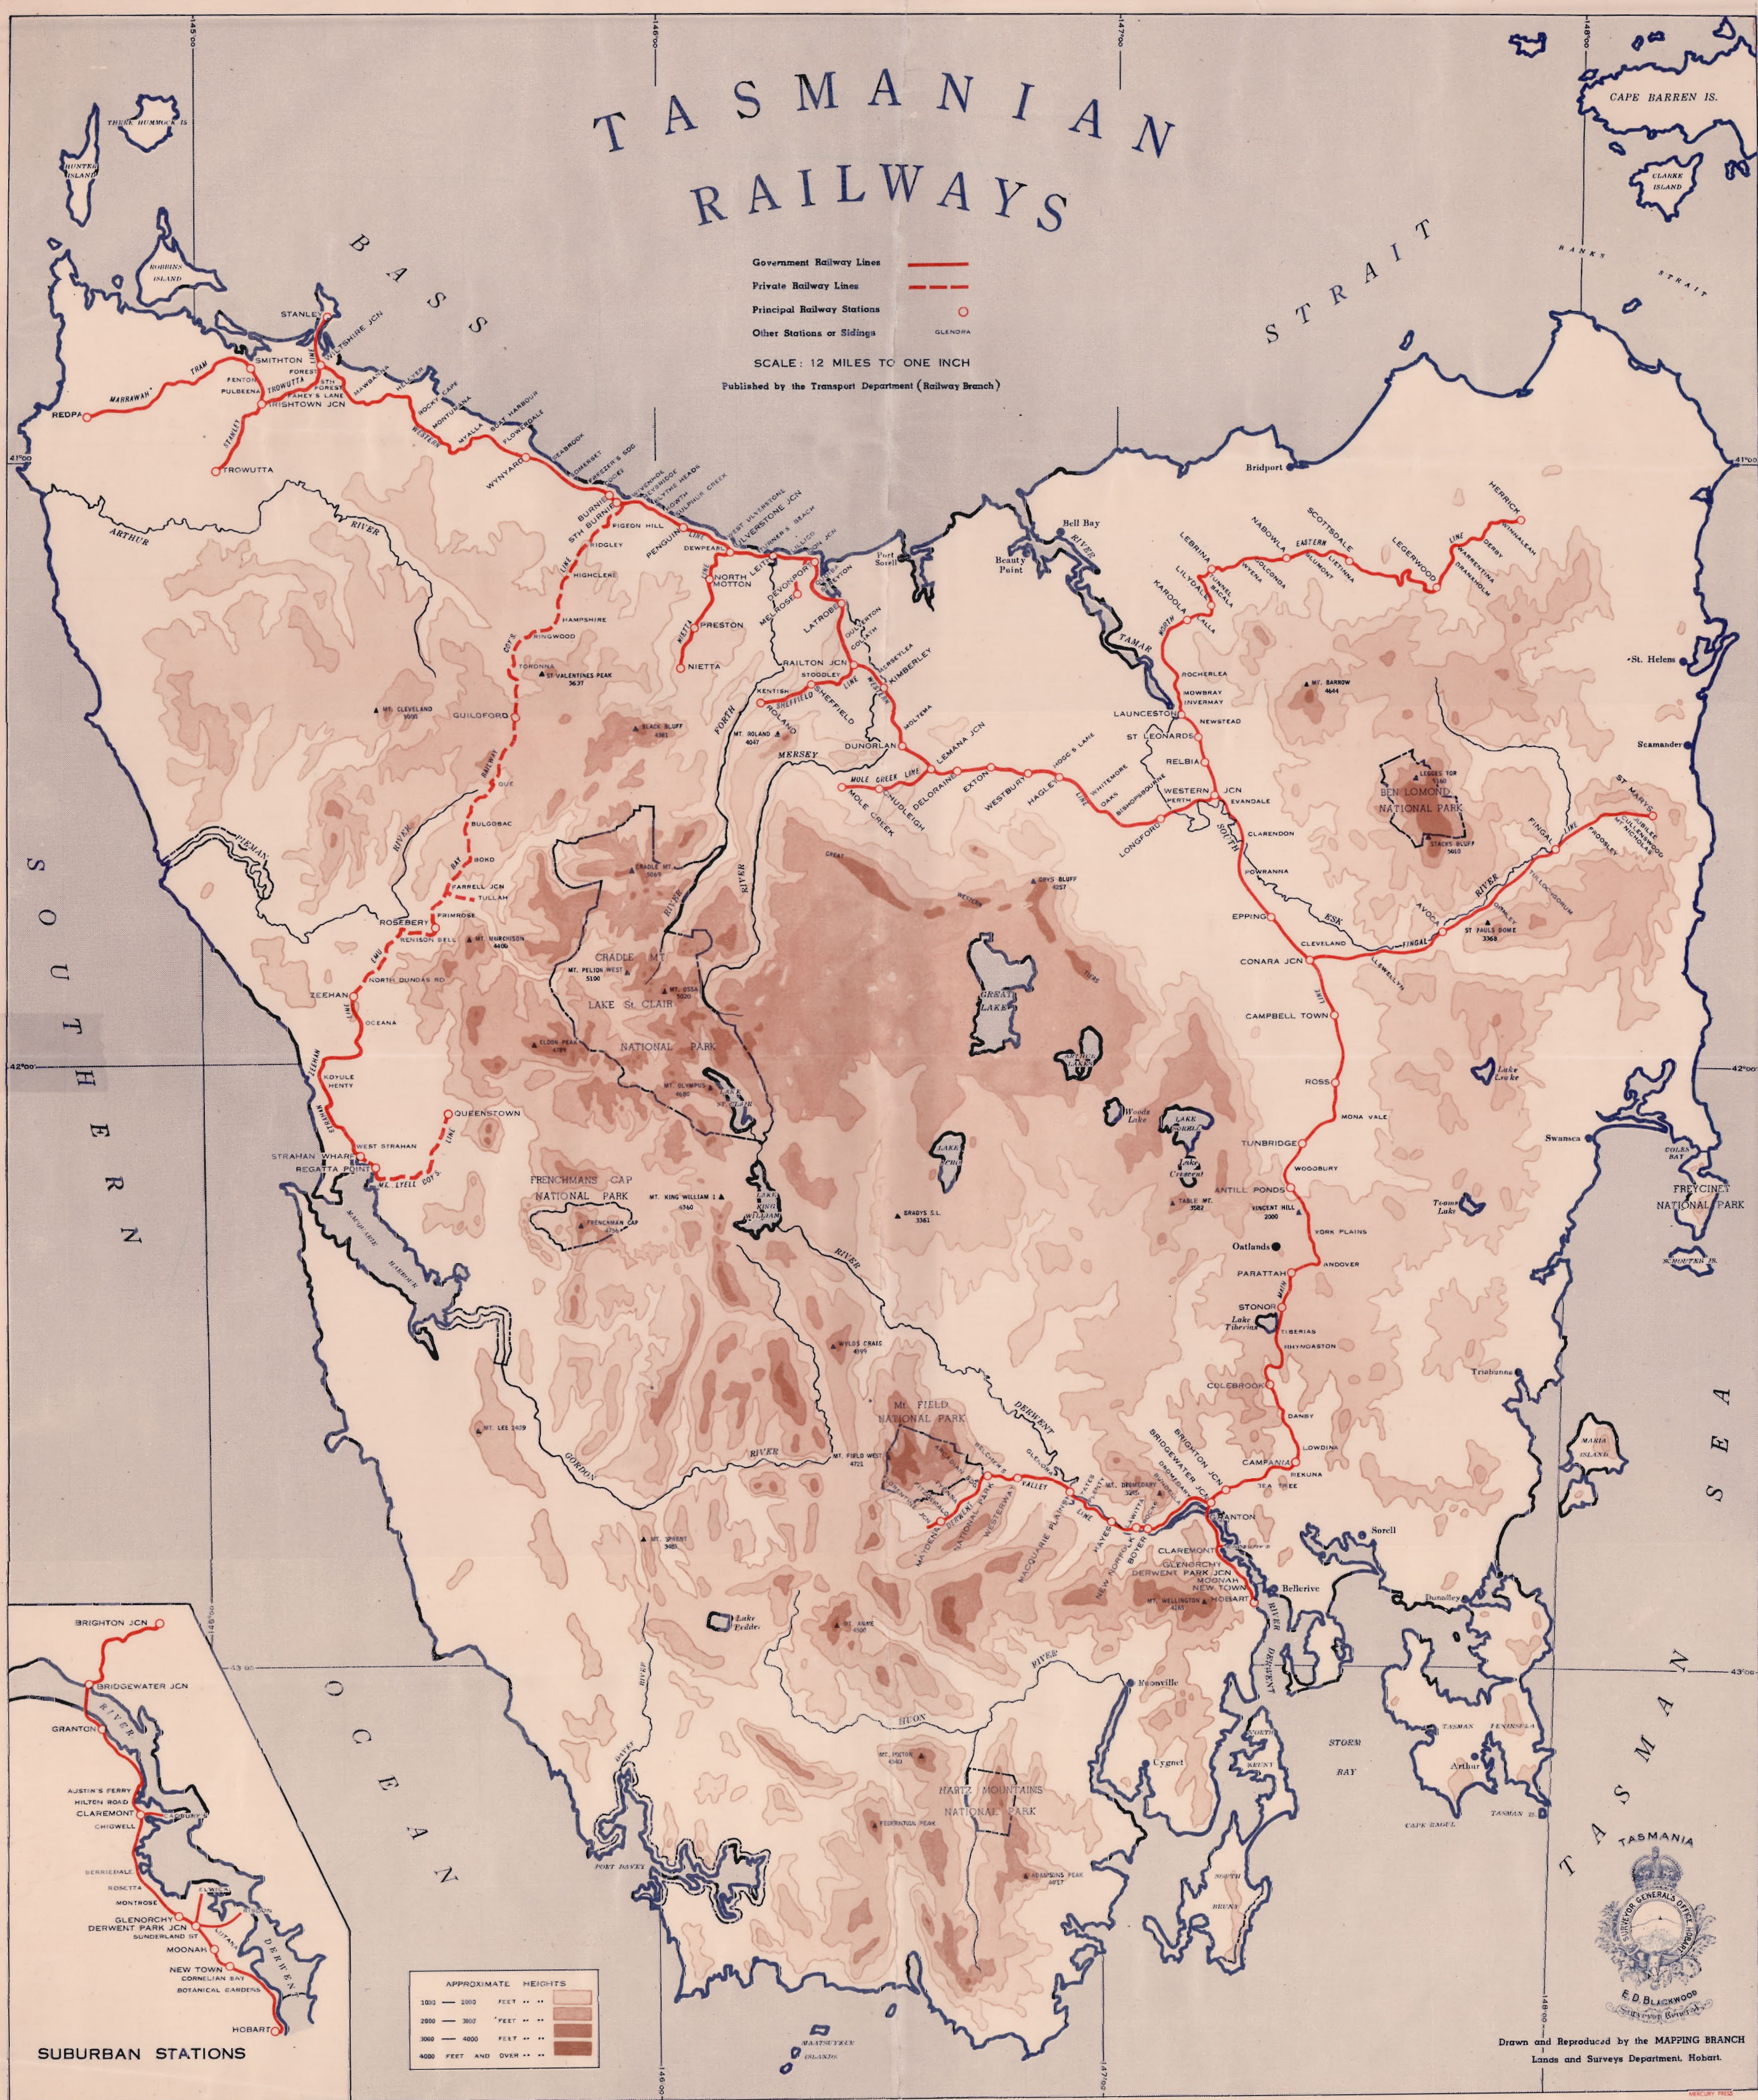

# TASMANIAN RAILWAYS

Government Railway Lines

Private Railway Lines

Principal Railway Stations

Other Stations or Sidings

SCALE: 12 MILES TO ONE INCH

Published by the Transport Department (Railway Branch)

Drawn and Reproduced by the MAPPING BRANCH  
 Lands and Surveys Department, Hobart.